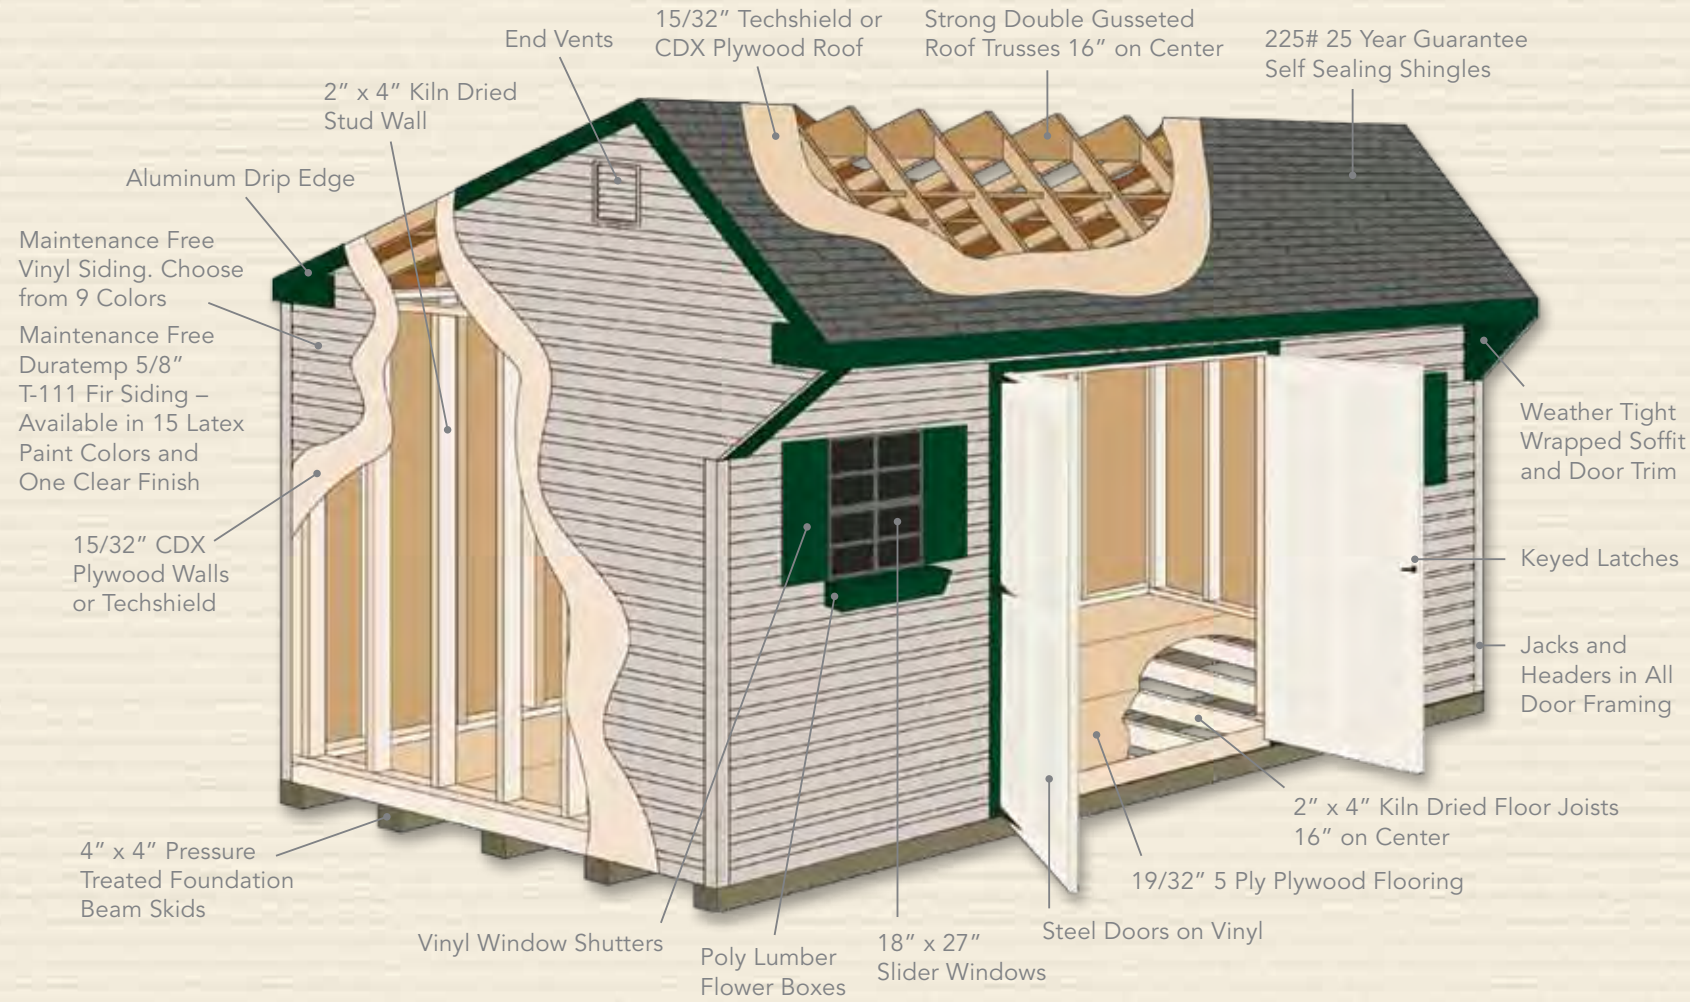

30" x 36" Window with 12" Raised Panel Shutters

24" x 36" Window with Shutters

Octagon Window Standard in Dormer

Half Round Window

Classic Vents

Diamond Plate Edge

Stone Base Foundation

Arched Door Opening with Carriage Style Door

Sunray Glass Door

Standard Glass Door

Flowerboxes

Lofts, Workbenches and Pegboards

Cupolas

QUALITY FROM START TO FINISH

DOUBLE DOORS

All Sheds Include One Double Door*

- 70" door height

Barn Style Sheds:

- 8' Wide Barns – 4' Wide Door
- 10' Wide Barns – 5' Wide Door
- 12' Wide Barns – 6' Wide Door
- 14' Wide Barns – 6' Wide Door

A-frame, Quaker, and Dutch Style Sheds

- 8' Wide – 4'6" Wide Door
- 10' Wide x 12' Length & Shorter – 4'6" Wide Door
- 10' Wide x 14' Length & Longer – 5' Wide Door
- 12' Wide x 12' Length & Shorter – 4'6" Wide Door
- 12' Wide x 14' to 18' Length – 5' Wide Door
- 20' & Longer – 6' Wide Door